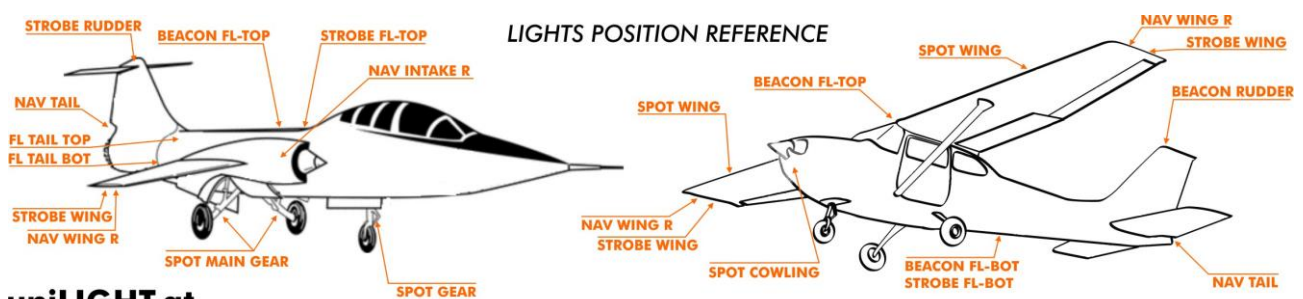

NAV INTAKE R	NAV INTAKE L	NAV TAIL	SPECIAL	ACCESSORIES	RRP (EXPORT)	UVP/RRP (20%)
1:6 - ENTRY						55,75 €	66,90 €
1:6 - STANDRD						89,92 €	107,90 €
1:6 - CIVIL/SPORT						- €	- €
1:6 - PRO						- €	- €
1:5 - ENTRY						49,08 €	58,90 €
1:5 - STANDRD						106,58 €	127,90 €
1:5 - CIVIL/SPORT						156,58 €	187,90 €
1:5 - PRO						- €	- €
1:4 - ENTRY						67,42 €	80,90 €
1:4 - STANDRD					1 CAPS-L26	119,92 €	143,90 €
1:4 - CIVIL/SPORT						141,58 €	169,90 €
1:4 - PRO			1 SLIM7-020x2-WE		1 CAPS-L26	174,92 €	209,90 €
1:3 - ENTRY						83,25 €	99,90 €
1:3 - STANDRD					1 CAPS-L30	140,75 €	168,90 €
1:3 - CIVIL/SPORT					1 CAPS-L26	197,42 €	236,90 €
1:3 - PRO			1 SLIM7-020x2-WE		1 CAPS-L30	255,75 €	306,90 €
1:2.5 - ENTRY						85,75 €	102,90 €
1:2.5 - STANDRD					1 CAPS-L35	143,25 €	171,90 €
1:2.5 - CIVIL/SPORT					2 CAPS-L30	219,08 €	262,90 €
1:2.5 - PRO			1 SLIMF-040x2-WE		1 CAPS-L35	274,92 €	329,90 €
1:3.5 - THD 3.2			1 SLIM7-020x2-WE			187,42 €	224,90 €
1:3 - THD 3.7			1 SLIM7-020x2-WE			207,42 €	248,90 €

*) References

uniLIGHT.at